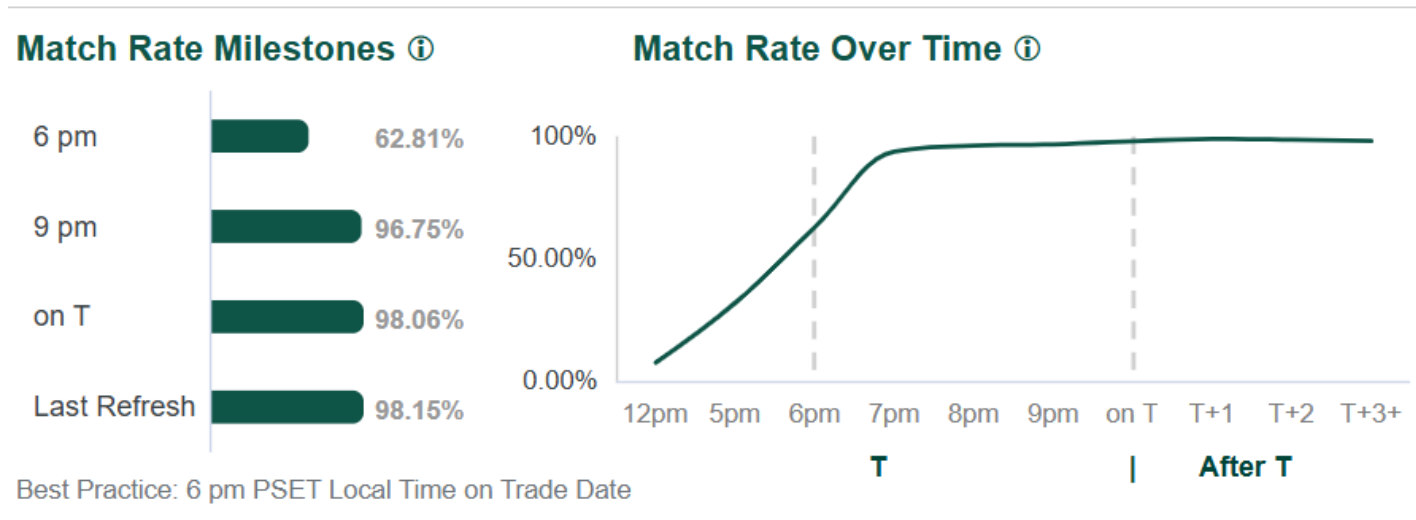

SAME DAY MATCH RATES ON CTM

Same day Match rates across all markets

Security Type

Same day Match rates in Monte Titoli

Security Type