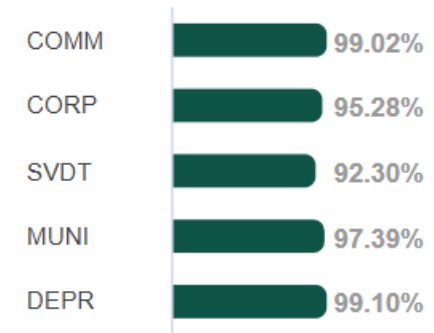

SAME DAY MATCH RATES ON CTM

Same day Match rates across all markets

Security Type

Same day Match rates in Monte Titoli

Security Type