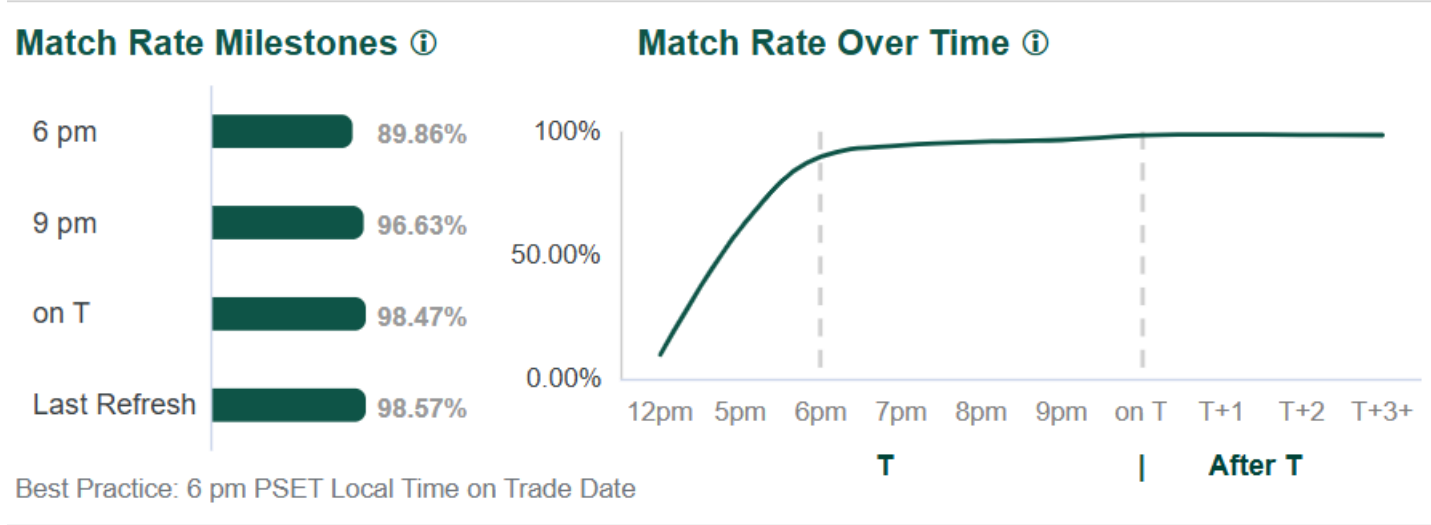

SAME DAY MATCH RATES ON CTM

Same day Match rates across all markets

Security Type

Same day Match rates in Monte Titoli

Security Type